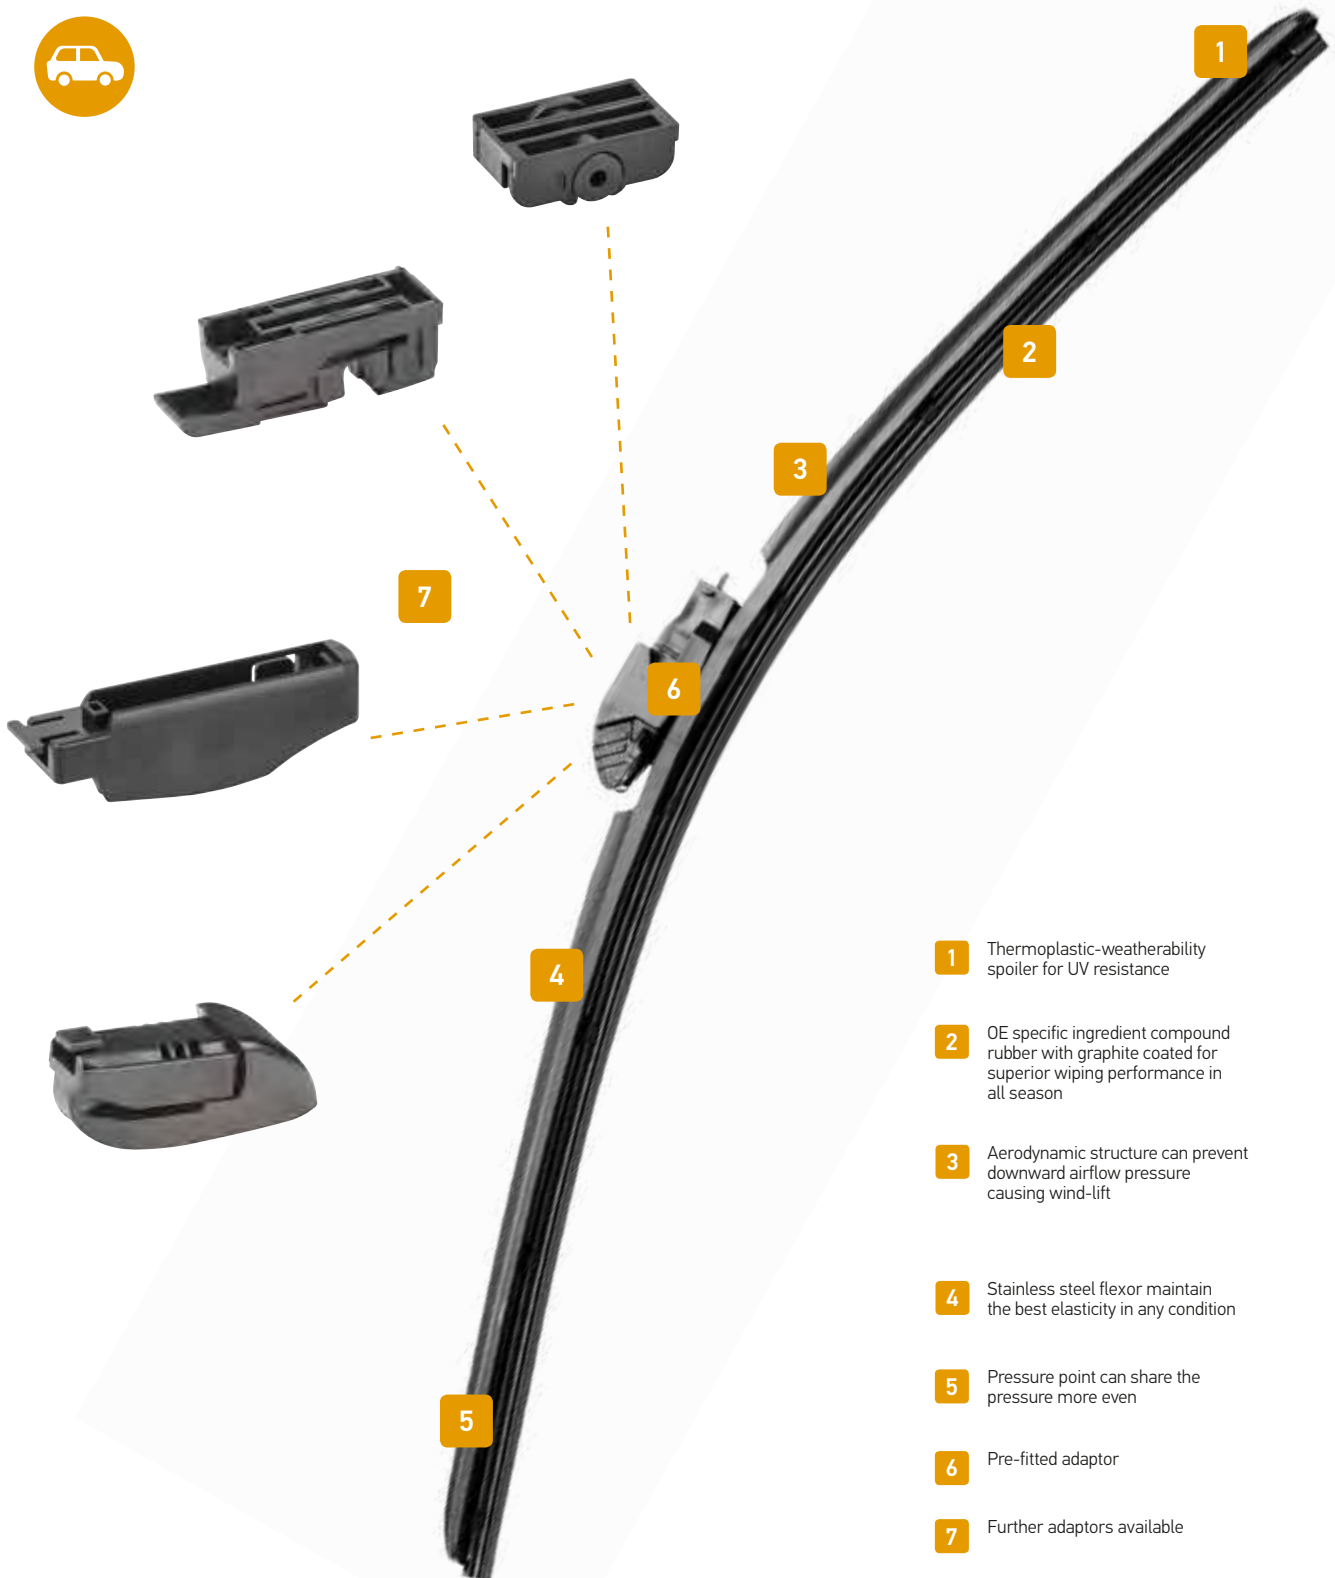

WIPER BLADES CLEANTECH

- **1** Thermoplastic-weatherability spoiler for UV resistance
- **2** OE specific ingredient compound rubber with graphite coated for superior wiping performance in all season
- **3** Aerodynamic structure can prevent downward airflow pressure causing wind-lift
- **4** Stainless steel flexor maintain the best elasticity in any condition
- **5** Pressure point can share the pressure more even
- **6** Pre-fitted adaptor
- **7** Further adaptors available