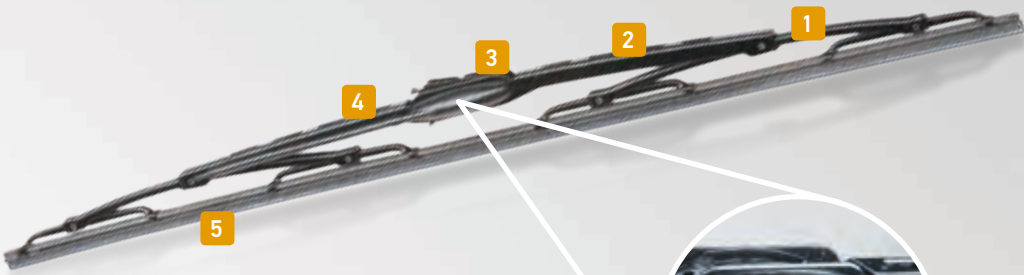

WIPER BLADES CLEANTECH

- 1** Thermoplastic-weatherability spoiler for UV resistance
- 2** OE specific ingredient compound rubber with graphite coated for superior wiping performance in all season
- 3** Aerodynamic structure can prevent downward airflow pressure causing wind-lift
- 4** Stainless steel flexor maintain the best elasticity in any condition
- 5** Pressure point can share the pressure more even
- 6** Pre-fitted adaptor
- 7** Further adaptors available

NON-ARTICULATED WIPER BLADES

DYNABLADES

- 1 HELLA logo as a mark of quality
- 2 An internally mounted metal spring ensures even contact pressure on the windshield
- 3 Quick fit with EASYCHANGE
- 4 The design without articulating elements and externally visible metal parts also ensures troublefree operation in the winter
- 5 Optimal wiping thanks to the graphite coating applied to the wiper blade
- 6 Every pack contains a matching adapter for the vehicle type

CONVENTIONAL

- 1 With graphite-coated rubber lip for even and quiet operation
- 2 Superior solid steel frame ensures maximum strength and durability
- 3 HELLA logo as a mark of quality
- 4 EASYCHANGE thanks to pre-mounted adapter
- 5 Even contact pressure across the entire rubber lip for clean results

INTEGRATED SPRAY NOZZLE

SPRAY NOZZLE

The integrated spray nozzle distributes the cleaning agent from the washer fluid reservoir in a uniform and targeted manner. Result: Even better visibility.

- 1 Superior solid steel frame ensures maximum strength and durability
- 2 Attachment with spray nozzles for optimal windshield cleaning
- 3 EASYCHANGE thanks to pre-mounted adapter
- 4 Tube Extension
- 5 Graphite-coated rubber lip for even and quiet operation